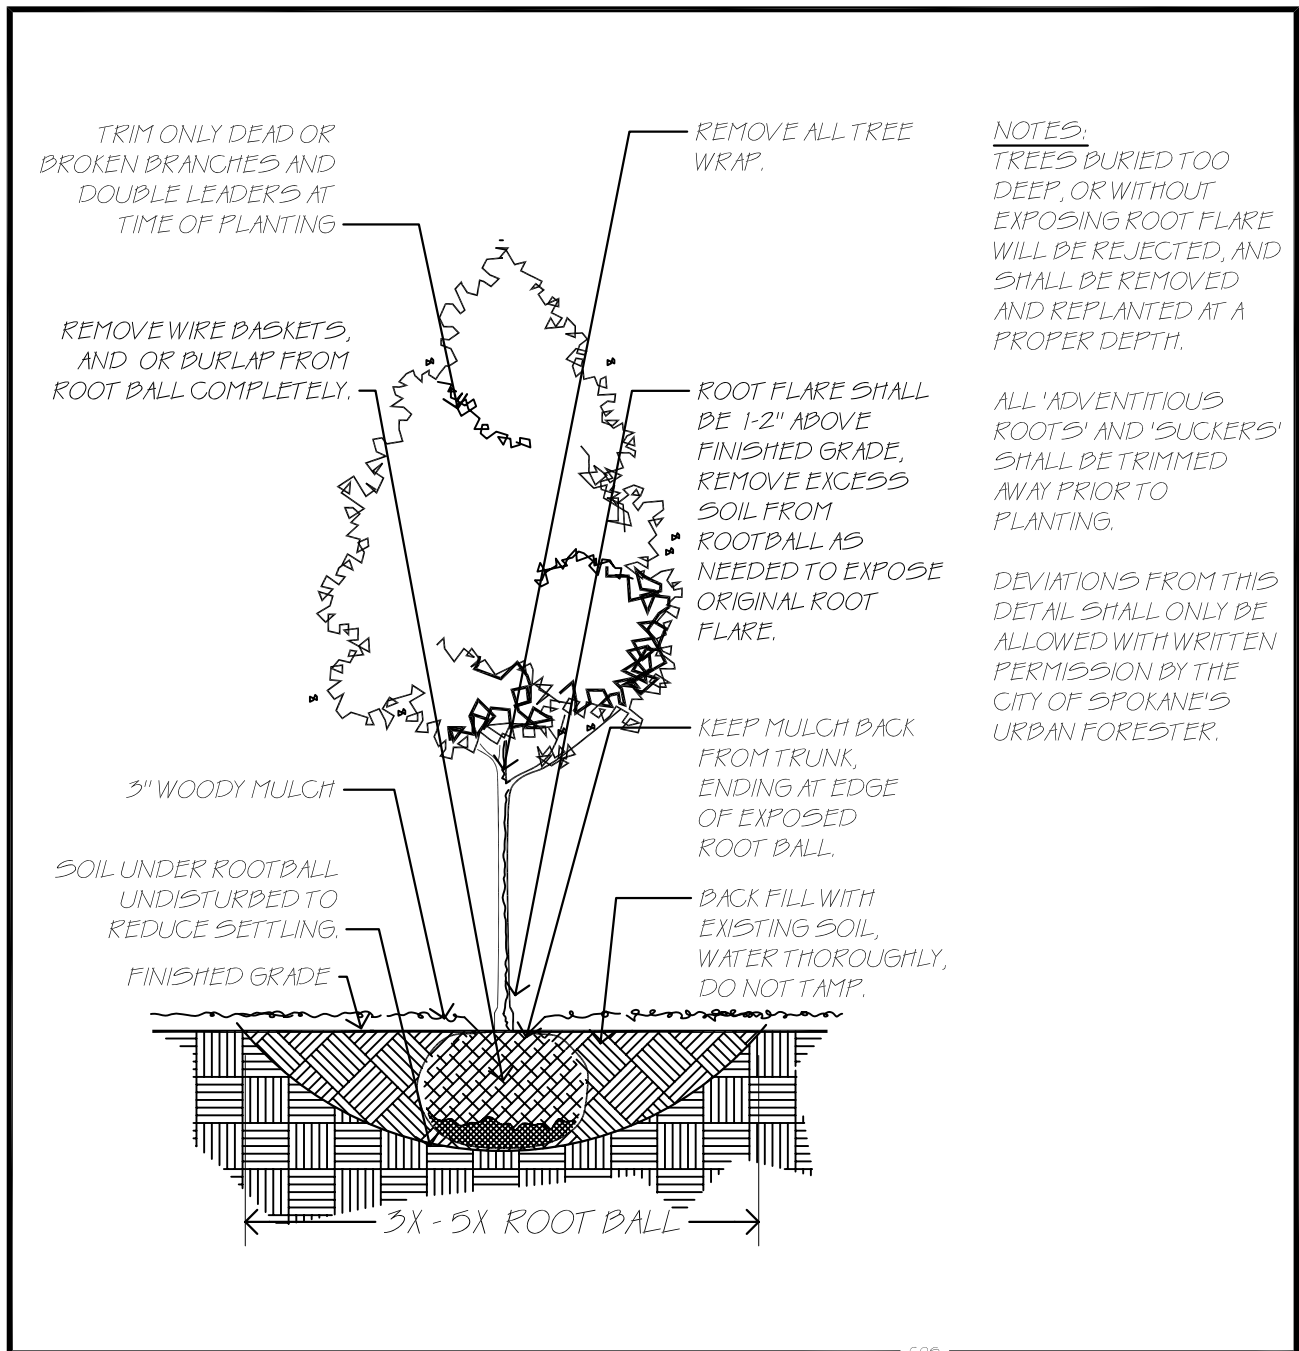

# CITY OF SPOKANE TREE PLANTING DETAIL

THIS DETAIL SHALL BE USED FOR ALL TREES PLANTED WITHIN THE PUBLIC RIGHT OF WAY OR TREES PLANTED AS PART OF LANDSCAPE PLANTING AREAS THAT ARE REQUIRED BY PERMIT.

TREES NOT PLANTED IN CONFORMITY WITH THIS DETAIL WILL BE REJECTED BY THE CITY'S URBAN FORESTER, REMOVED, AND REPLANTED AT THE OWNERS EXPENSE.